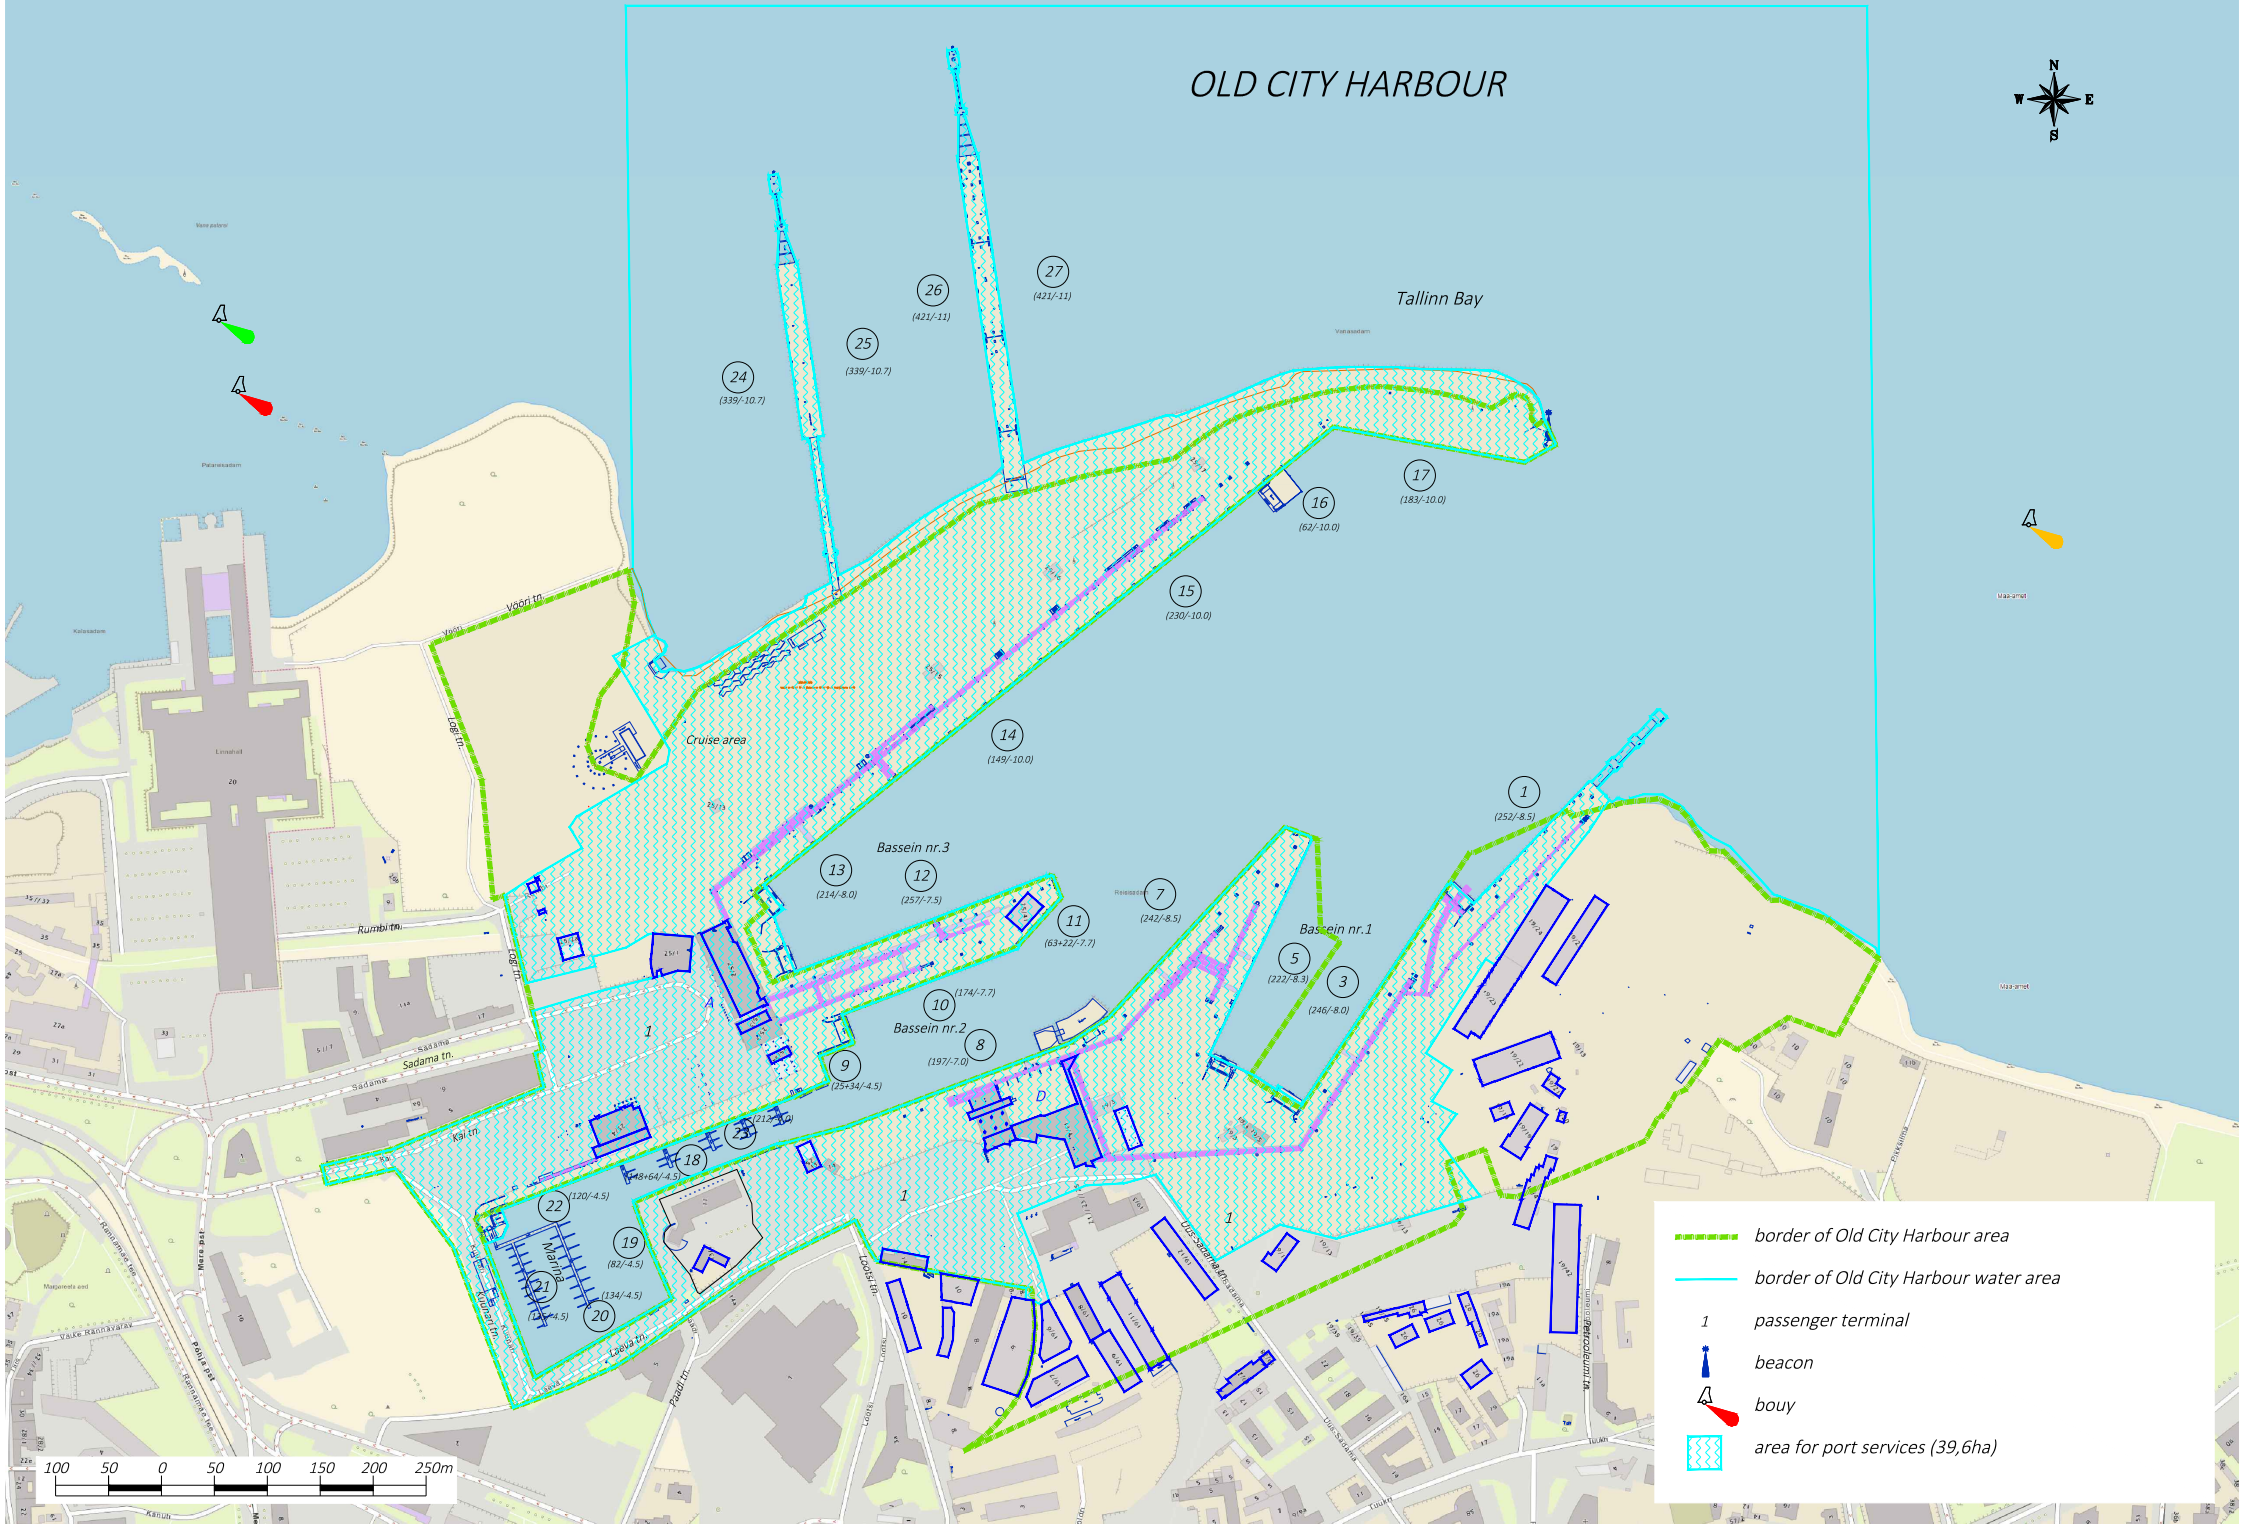

# OLD CITY HARBOUR

Tallinn Bay

Cruise area

Bassin nr. 3

Bassin nr. 1

Bassin nr. 2

- border of Old City Harbour area
- border of Old City Harbour water area
- passenger terminal
- beacon
- buoy
- area for port services (39,6ha)